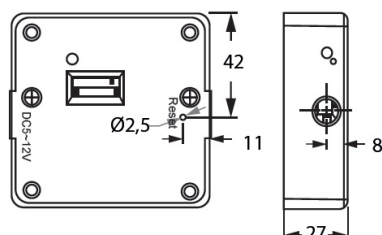

## Description:

Mifare1 Lock W/Card Reader & Code Panel, 80x80x27mm, Black ABS, No Accessories, No Striker, No Batteries, 4xAAA to Be Used,, Can be Programed to Public, Private or Office Mode, W/Non, Locking & Low Battery Alarm

## Item number:

14.60.283-0

Units	Box	Carton	HS Code	Barcode
Pcs.	1	20	8301300000	
				5704866499514

Lock body installation

Lock Panel installation