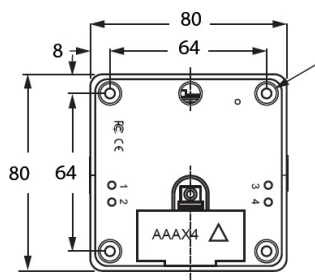

## Description:

Mifare1 Lock W/Card Reader & Code Panel, 80x80x27mm, Black ABS, No Accessories, No Striker, No Batteries, 4xAAA to Be Used,, Can be Programed to Public, Private or Office Mode, W/Non, Locking & Low Battery Alarm

## Item number:

14.60.283-0

Units	Box	Carton	HS Code	Barcode
Pcs.	1	20	8301300000	
				5704866499514

Lock body installation

Lock Panel installation