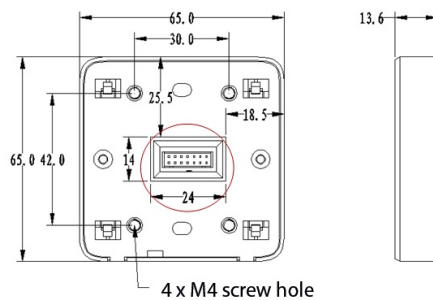

## Description:

Mifare1 Lock W/Card Reader & Code Panel, 80x80x27mm, Black ABS, No Accessories, No Striker, No Batteries, 4xAAA to Be Used,, Can be Programed to Public, Private or Office Mode, W/Non, Locking & Low Battery Alarm

## Item number:

14.60.283-0

Units	Box	Carton	HS Code	Barcode
Pcs.	1	20	8301300000	
				5704866499514

Lock body installation

Lock Panel installation